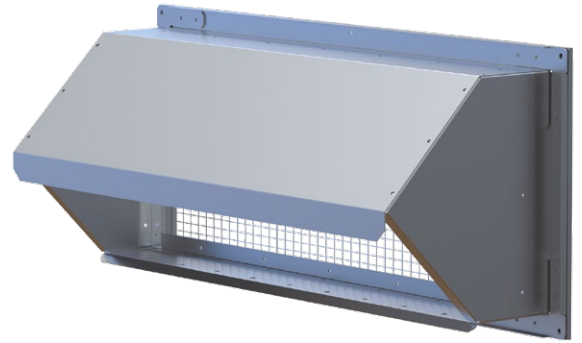

WH BL

Weather hood

Description

- Weatherhoods designed to shield dampers and wall openings from rain and snow, ensuring reliable operation in all weather conditions.
- Delivered fully assembled and ready for installation.
- The steel construction with integrated wire mesh provides effective protection against birds and debris.

Dimensions [in]

Type	B	B1	H	H1	L	BlauLite size
WH BL 14x8	15	16	9	10	7	5; 8
WH BL 20x8	21	22	9	10	7	13; 17
WH BL 30x8	31	32	9	10	7	25